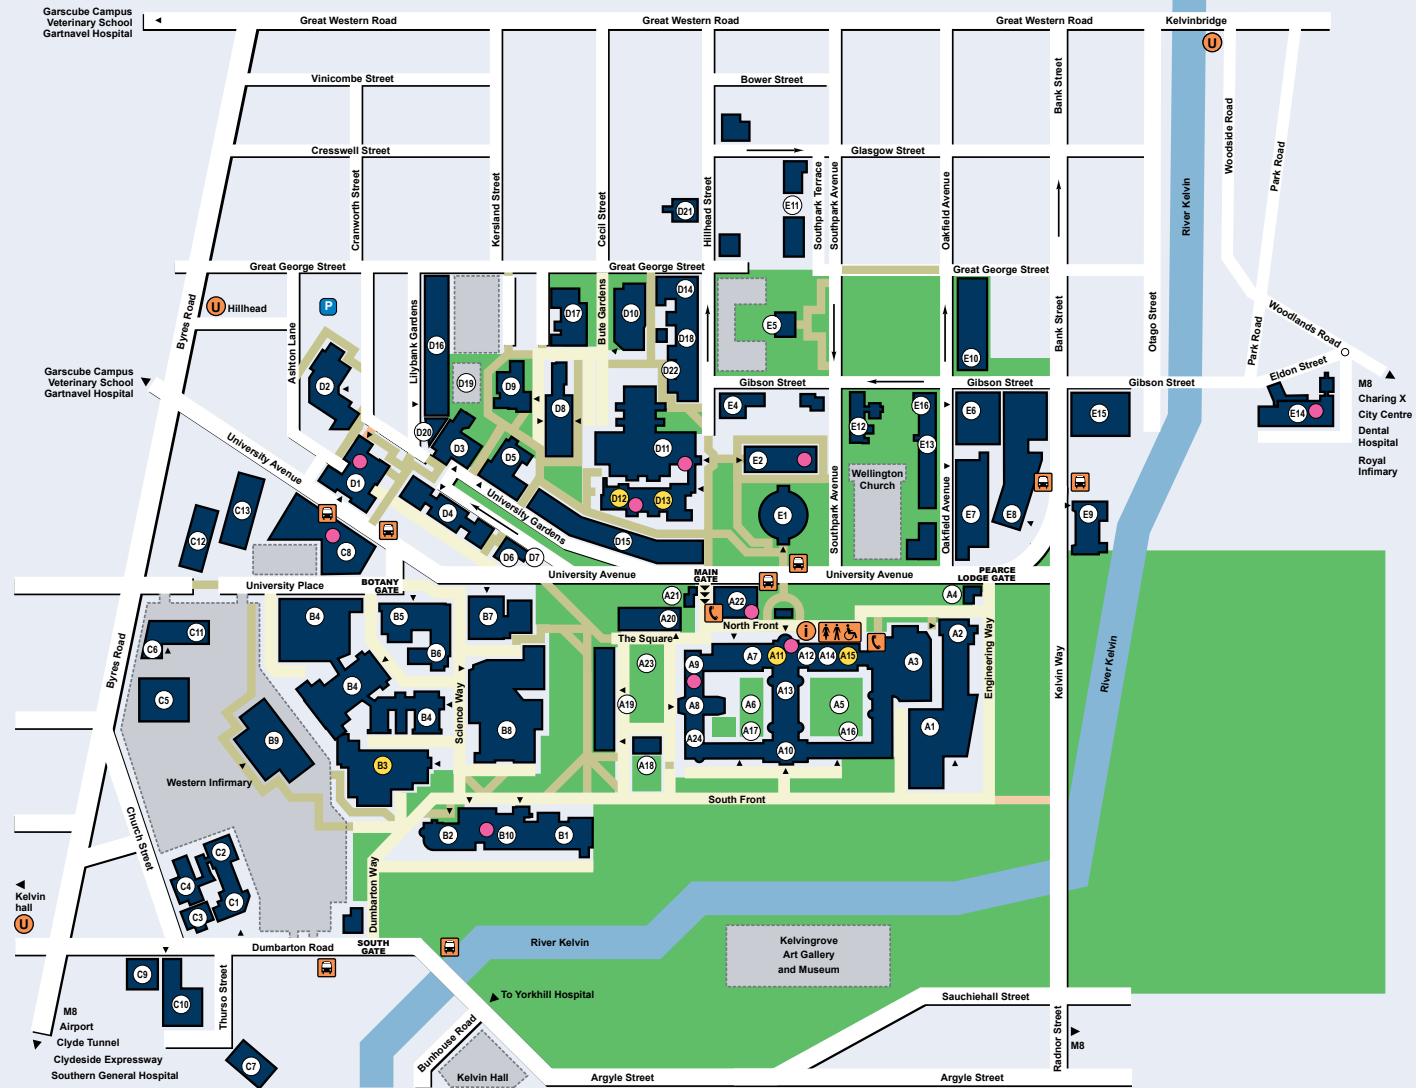

University of Glasgow Campus map

- Footpaths
- Bus Stop
- Car Parking
- One Way Traffic
- Catering Facilities
- Underground
- Information
- Telephones
- Toilets
- Visitor attractions and buildings opened to the public
 - A11 Visitor Centre
 - A15 Hunterian Museum
 - D12 Hunterian Art Gallery
 - D13 The Mackintosh House
 - B3 Zoology Museum

Accommodation Services D14 – 73
Great George St

Accounting & Finance A24 – Main Building
Adam Smith Building D8

Adult & Continuing Education E14 – St Andrew's
Building, 11 Eldon St

Aerospace Engineering A1 – James Watt
South Building